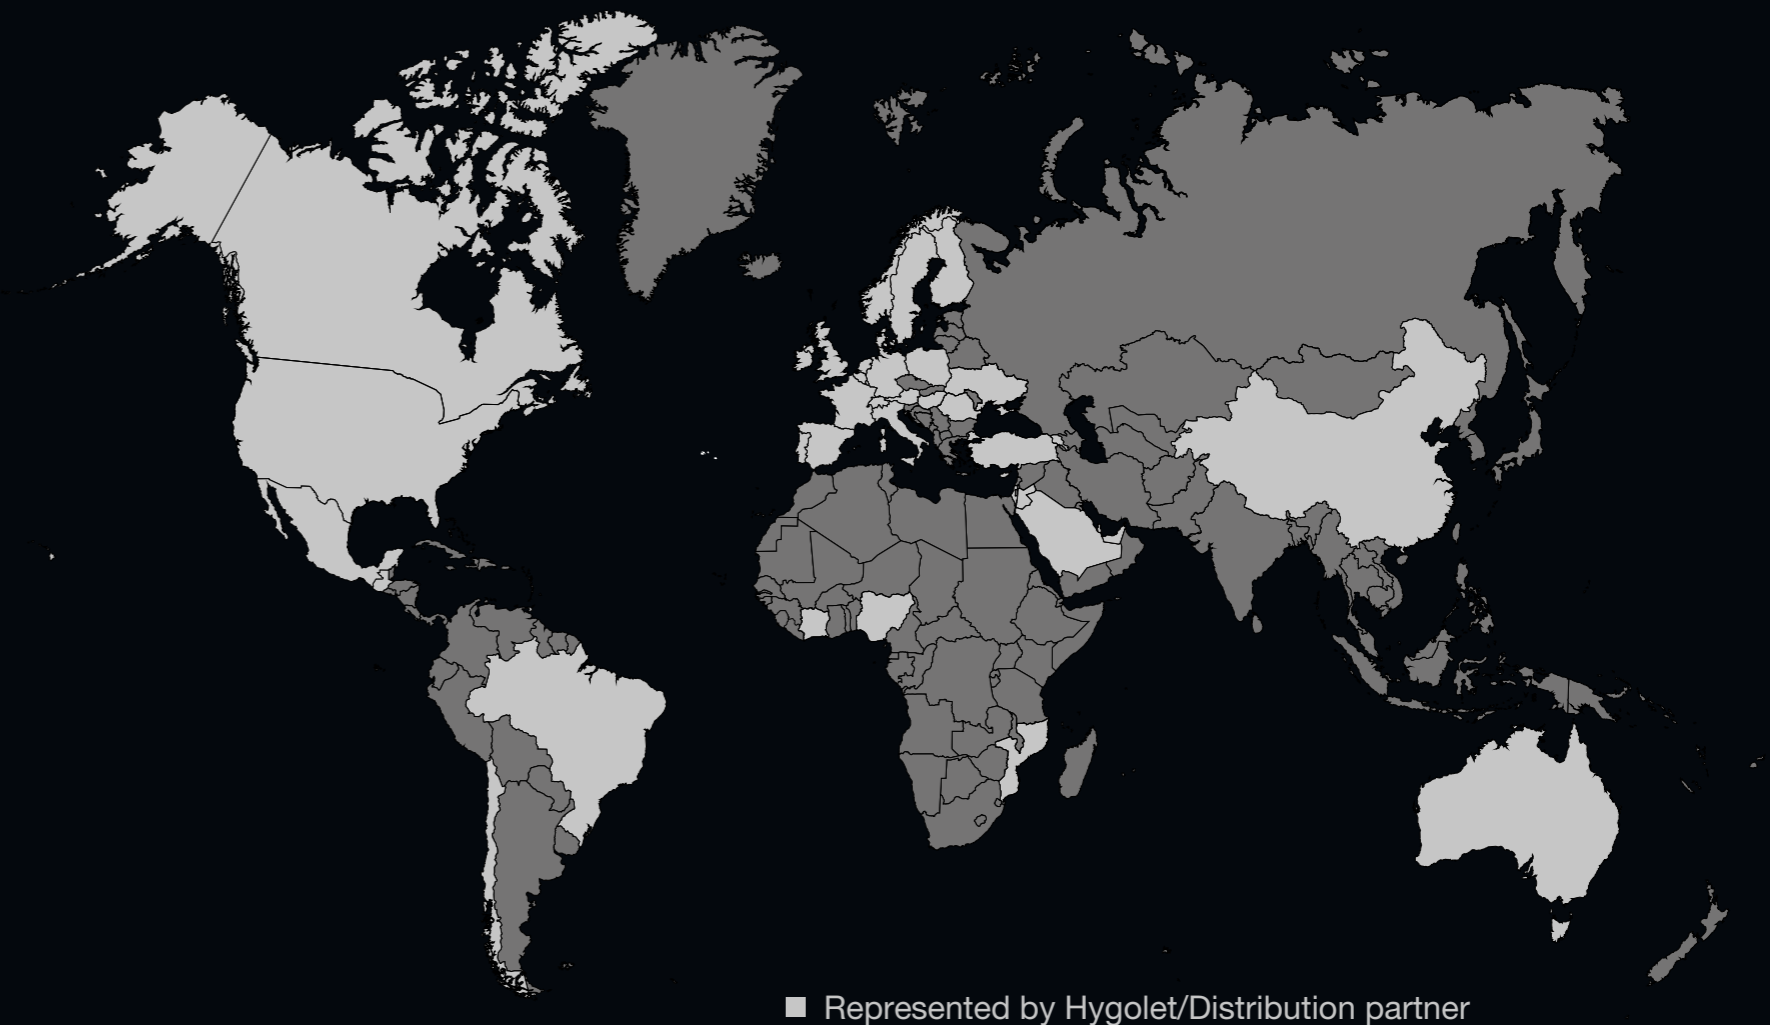

Hygolet was founded in Switzerland in 1978 and represents quality, innovation and reliability in the field of public washroom hygiene. We strive to promote cleanliness and hygiene in washroom areas with practical, high-quality and sustainable products. Our vision is to support businesses and public facilities to provide a hygienic and comfortable washroom experience for their visitors.