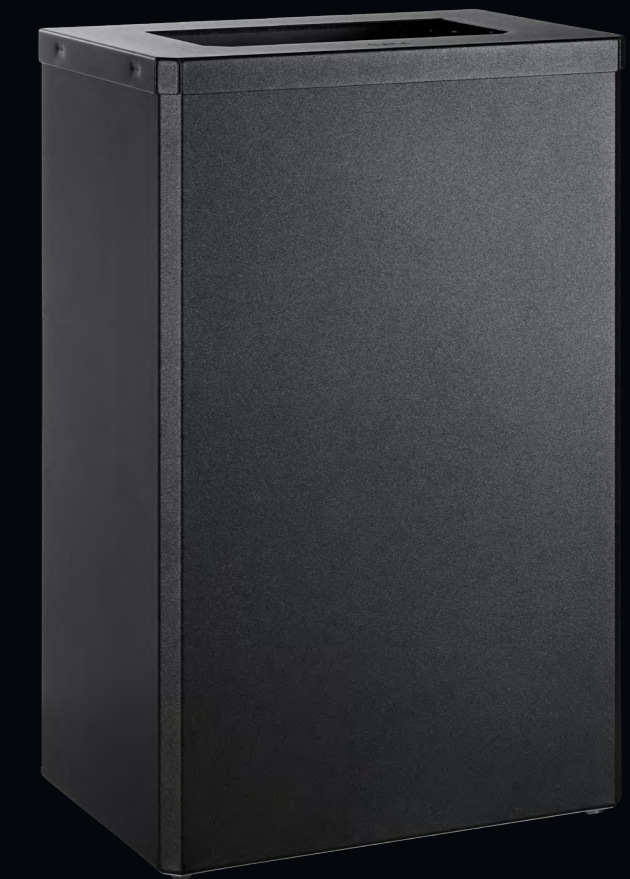

- Powder-coated, ceramic white and cosmic black
- Made of stainless steel and EVZ
- For 53 liter capacity
- Wall-mounted or free-standing
- With cover and inlaid bracket for bin liners
- W/H/D 374 x 574 x 255 mm

Art-Nr. 18.002