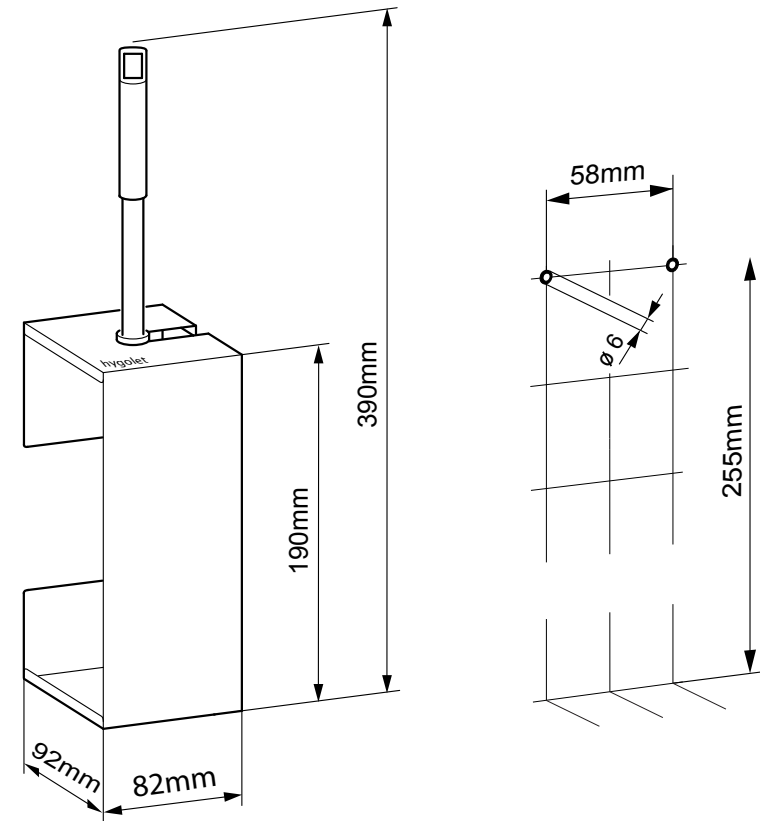

L/H/P 82 x 393 x 92 mm

N° art. 50.817

N° Team 574 038

N° ST 4612 370

Contenu de la livraison :

V07/2021

### Wall-mounted toilet brush

- Can be placed on the floor or on the wall
- With brush handle opening left or right (as required)
- The brush handle with head is available separately
- Slide-in collecting basin made of plastic

W/H/D 82 x 393 x 92mm

Part-No. 50.817

Team no. 574 038

Part no. 4612 370

Scope of delivery:

V07/2021