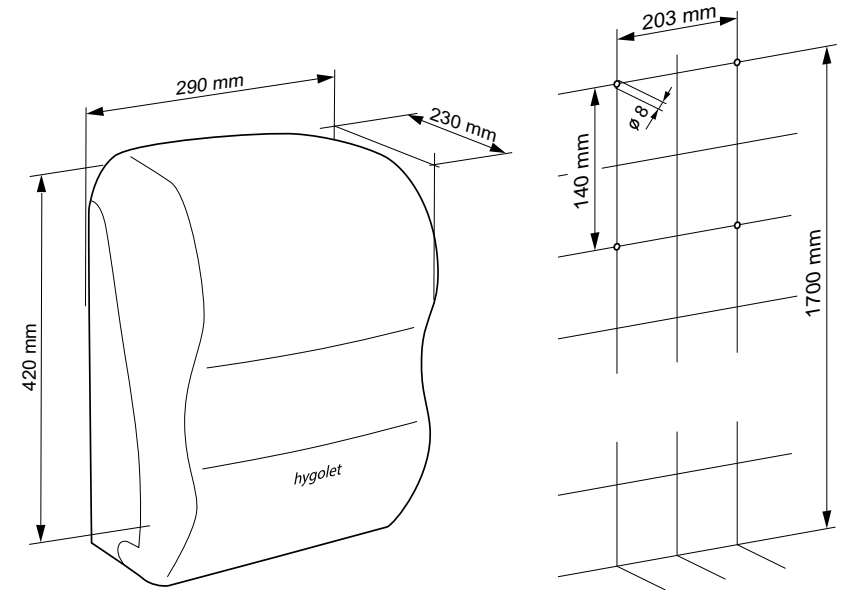

### Consumables

50.916 Paper towel roll 140 m

W/H/D 290 x 420 x 230 mm

Part-No. 50.674

Scope of delivery:

V07/2021