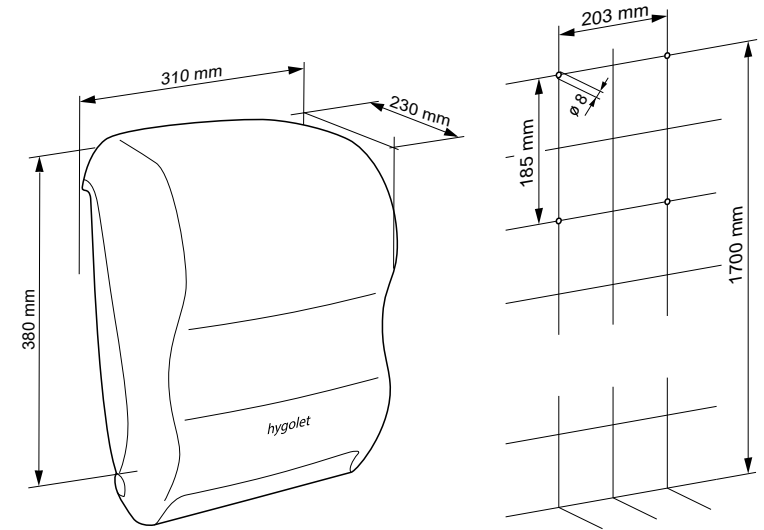

HY-Q SENSOR

Distributeur d'essuie-mains en papier

Le distributeur d'essuie-mains en papier sans contact

- Économique et fiable
- Sans contact (4 piles LR20)
- Des lames en acier inoxydable coupent le papier en portions régulières
- Boîtier blanc avec fenêtres latérales grises
- Contrôle du papier restant par les fenêtres latérales
- Échange facile des rouleaux de papier
- Longueur de la portion réglable:
  20, 30, 40 cm
  Capteur avec fonction de veille
  Fonction de délai réglable (0, 1,5, 3 sec
  Option de préalimémentation
  (alimentation automatique du papier)
- Disponible également dans d'autres couleurs (moyennantsupplément)
- Une serrure empêche l'ouverture non autorisée

Consommables

50.916 rouleau d'essuie-mains 140 m
40.112 Pile LR20

L/H/P 310 x 380 x 230 mm
N° art. 50.670
N°Team 574 067
N° ST 4612 165

Contenu de la livraison :

V07/2021