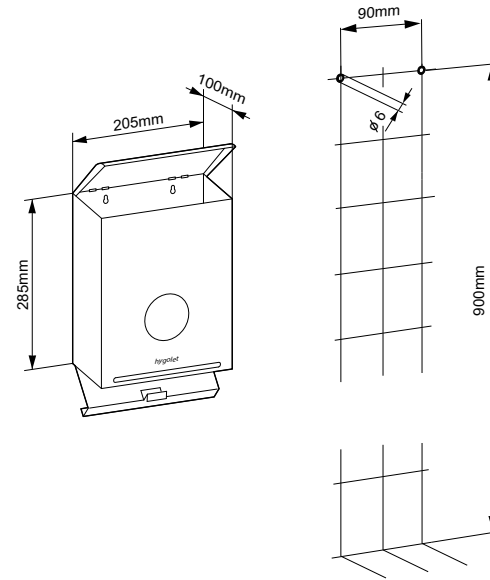

WALLBOX ALL-IN-ONE (AIO)

Feminine hygiene disposal bin / integrated hygiene bag dispenser

Functional disposal bin and hygiene bag dispenser for feminine hygiene

- Wall mounting keeps the toilet floor free for cleaning
- Lateral slot holes allow for easy positioning of the waste bags
- Easy exchange of the refills
- The hinged lid protects against unpleasant odors
- The container is easy to empty and clean due to the hinged base
- Ready for immediate use: 1 refill of 25 bags and 1 roll of 50 bags included

Consumables

- 50.515 Hygobag refills (box of 20 refills with 25 bags)
- 50.535 Wallbox Liners 5.6 liters (box of 5 rolls with 50 bags)
- 50.999 Sticker "How to use"

W/H/D 205 x 285 x 100 mm

Part-No. 50.530
Team no. 574 097
Part no. 4612 378

Scope of delivery:

V07/2021