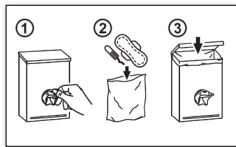

Consommables

- 50.515 Sachets hygiénique (carton avec 20 recharges à 25 sachets)
- 50.535 Sachets à déchets 5,6 L (carton avec 5 rouleaux à 50 sachets)
- 50.999 Autocollants "How to use"

L/H/P 205 x 285 x 100 mm
 N° art. 50.530
 N° Team 574 097
 N° ST 4612 378

Contenu de la livraison :

V07/2021

WALLBOX ALL-IN-ONE (AIO)

Feminine hygiene disposal bin / integrated hygiene bag dispenser

Functional disposal bin and hygiene bag dispenser for feminine hygiene

- Wall mounting keeps the toilet floor free for cleaning
- Lateral slot holes allow for easy positioning of the waste bags
- Easy exchange of the refills
- The hinged lid protects against unpleasant odors
- The container is easy to empty and clean due to the hinged base
- Ready for immediate use: 1 refill of 25 bags and 1 roll of 50 bags included

Consumables

- 50.515 Hygobag refills (box of 20 refills with 25 bags)
- 50.535 Wallbox Liners 5.6 liters (box of 5 rolls with 50 bags)
- 50.999 Sticker "How to use"

W/H/D 205 x 285 x 100 mm

Part-No. 50.530
Team no. 574 097
Part no. 4612 378