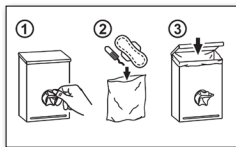

Consumables

- 50.515 Hygobag refills (box of 20 refills with 25 bags)
- 50.535 Wallbox Liners 5.6 liters (box of 5 rolls with 50 bags)
- 50.999 Sticker "How to use"