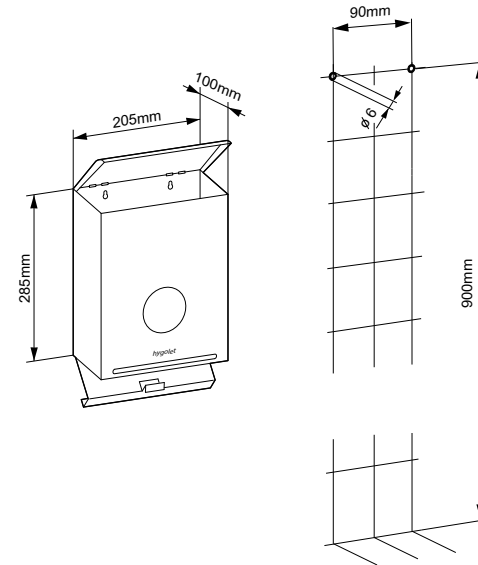

WALLBOX ALL-IN-ONE (AIO)

Feminine hygiene disposal bin / integrated hygiene bag dispenser

Functional disposal bin and hygiene bag dispenser for feminine hygiene

- Wall mounting keeps the toilet floor free for cleaning
- Lateral slot holes for easy positioning of the waste bags
- Easy insertion of the refills
- The hinged lid protects against unpleasant odors
- The container is easy to empty and clean due to the hinged base
- Ready for immediate use: 1 refill of 25 bags and 1 roll of 50 bags included

Consumables

- 50.515 Hygobag refills (box of 20 refills with 25 bags)
- 50.535 Wallbox Liners 5.6 liters (box of 5 rolls with 50 bags)
- 50.999 Sticker "How to use"

W/H/D 205 x 285 x 100 mm
Part-No. 50.524/H
Team no. 574 097
Part no. 4612 377

Scope of delivery:

V07/2021